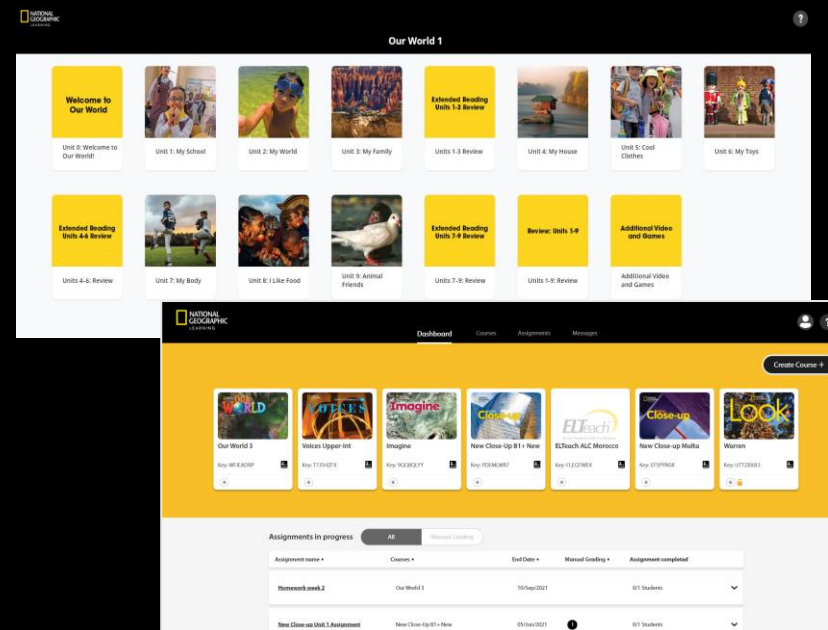

learn.eltngl.com/

Our World 2e AmE Level 1 Unit 7

**Student Demo:
OLP + eBook**

Username: **OW_1_demo_student_ame**

Password: **Nglow2019**

**Teacher Demo:
CPT + OLP + Gradebook**

Username: **ow_4_demo_teacher**

Password: **Nglow2019**