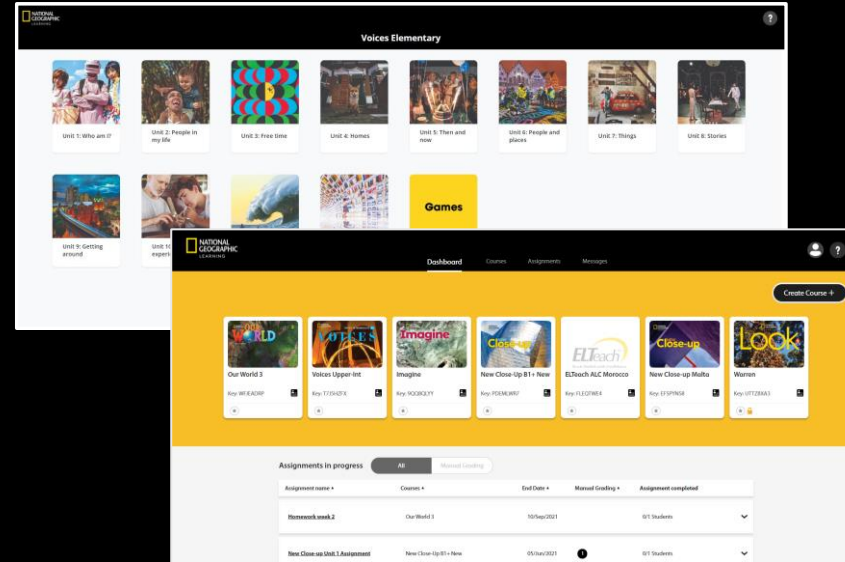

learn.eltngl.com/

Voices AmE Level 2, Unit 6 – A2

**Student Demo:
OLP + eBook**

Username: **voices_ame_demo_student2**
Password: **Nglvoice2021**

**Teacher Demo:
CPT + OLP + Gradebook +
Assessment**

Username: **voices_ame_demo_teacher**
Password: **Nglvoice2020**