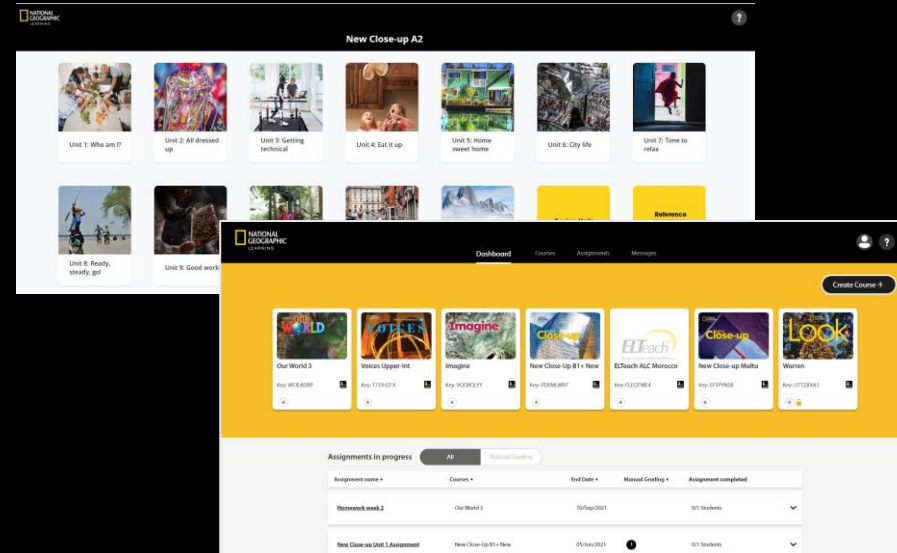

learn.eltngl.com/

New Close-up A2 Unit 1

**Student Demo:
OLP + eBook**

Username: **NCU_A2_demo**

Password: **Nglcu2020**

**Teacher Demo:
CPT + LMS**

Username: **NCU_demo_teacher**

Password: **Nglcu2020**